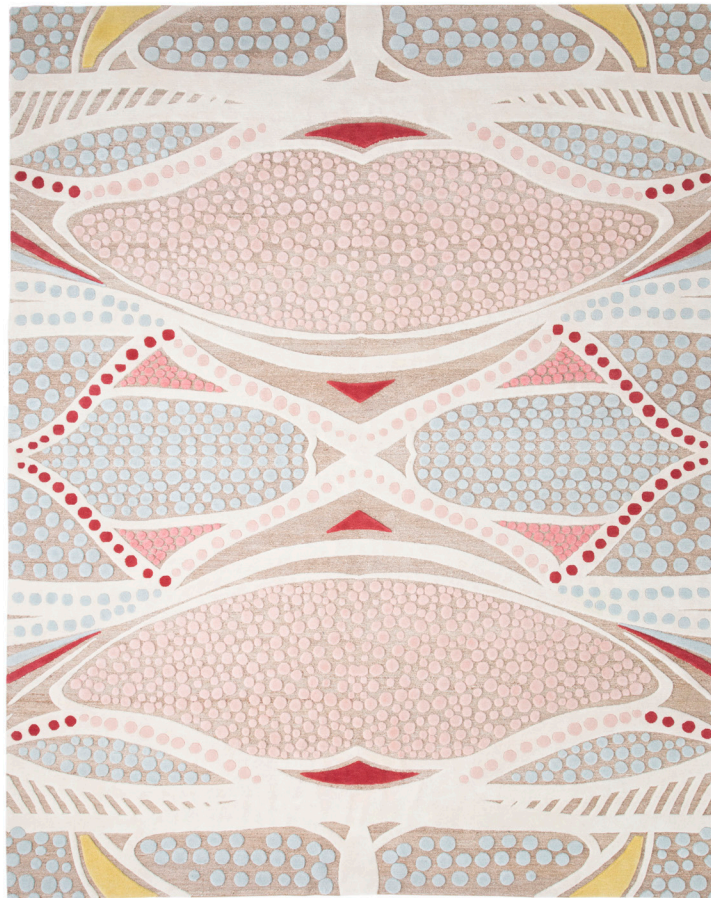

**INIGO
ELIZALDE
RUGS**

FINE CARPETS
TO ORDER

115 W 30th Street, Suite 409
New York, NY 10001
917.216.7855 / 917.436.7058
info@inigoelizalderugs.com
www.inigoelizalderugs.com

CARIOCA COLLECTION
LEBLO
PCHK-CAR-102

available in custom colors and materials