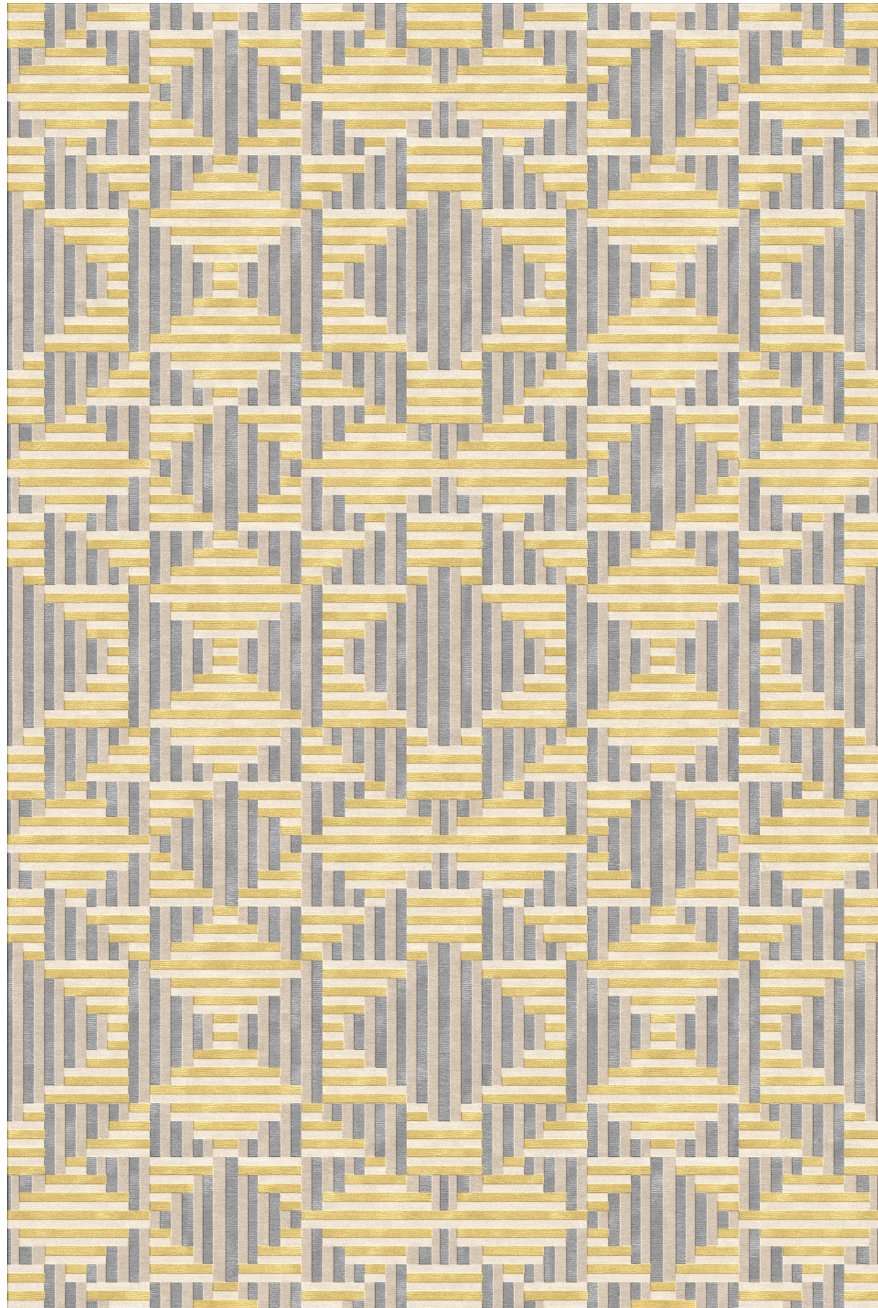

**INIGO  
ELIZALDE  
RUGS**

FINE CARPETS  
TO ORDER

115 W 30th Street, Suite 409  
New York, NY 10001  
917.216.7855 / 917.436.7058  
info@inigoelizalderugs.com  
www.inigoelizalderugs.com

COLLECTION IV  
BANAUE  
PCHK-BAN-201

available in custom colors and materials